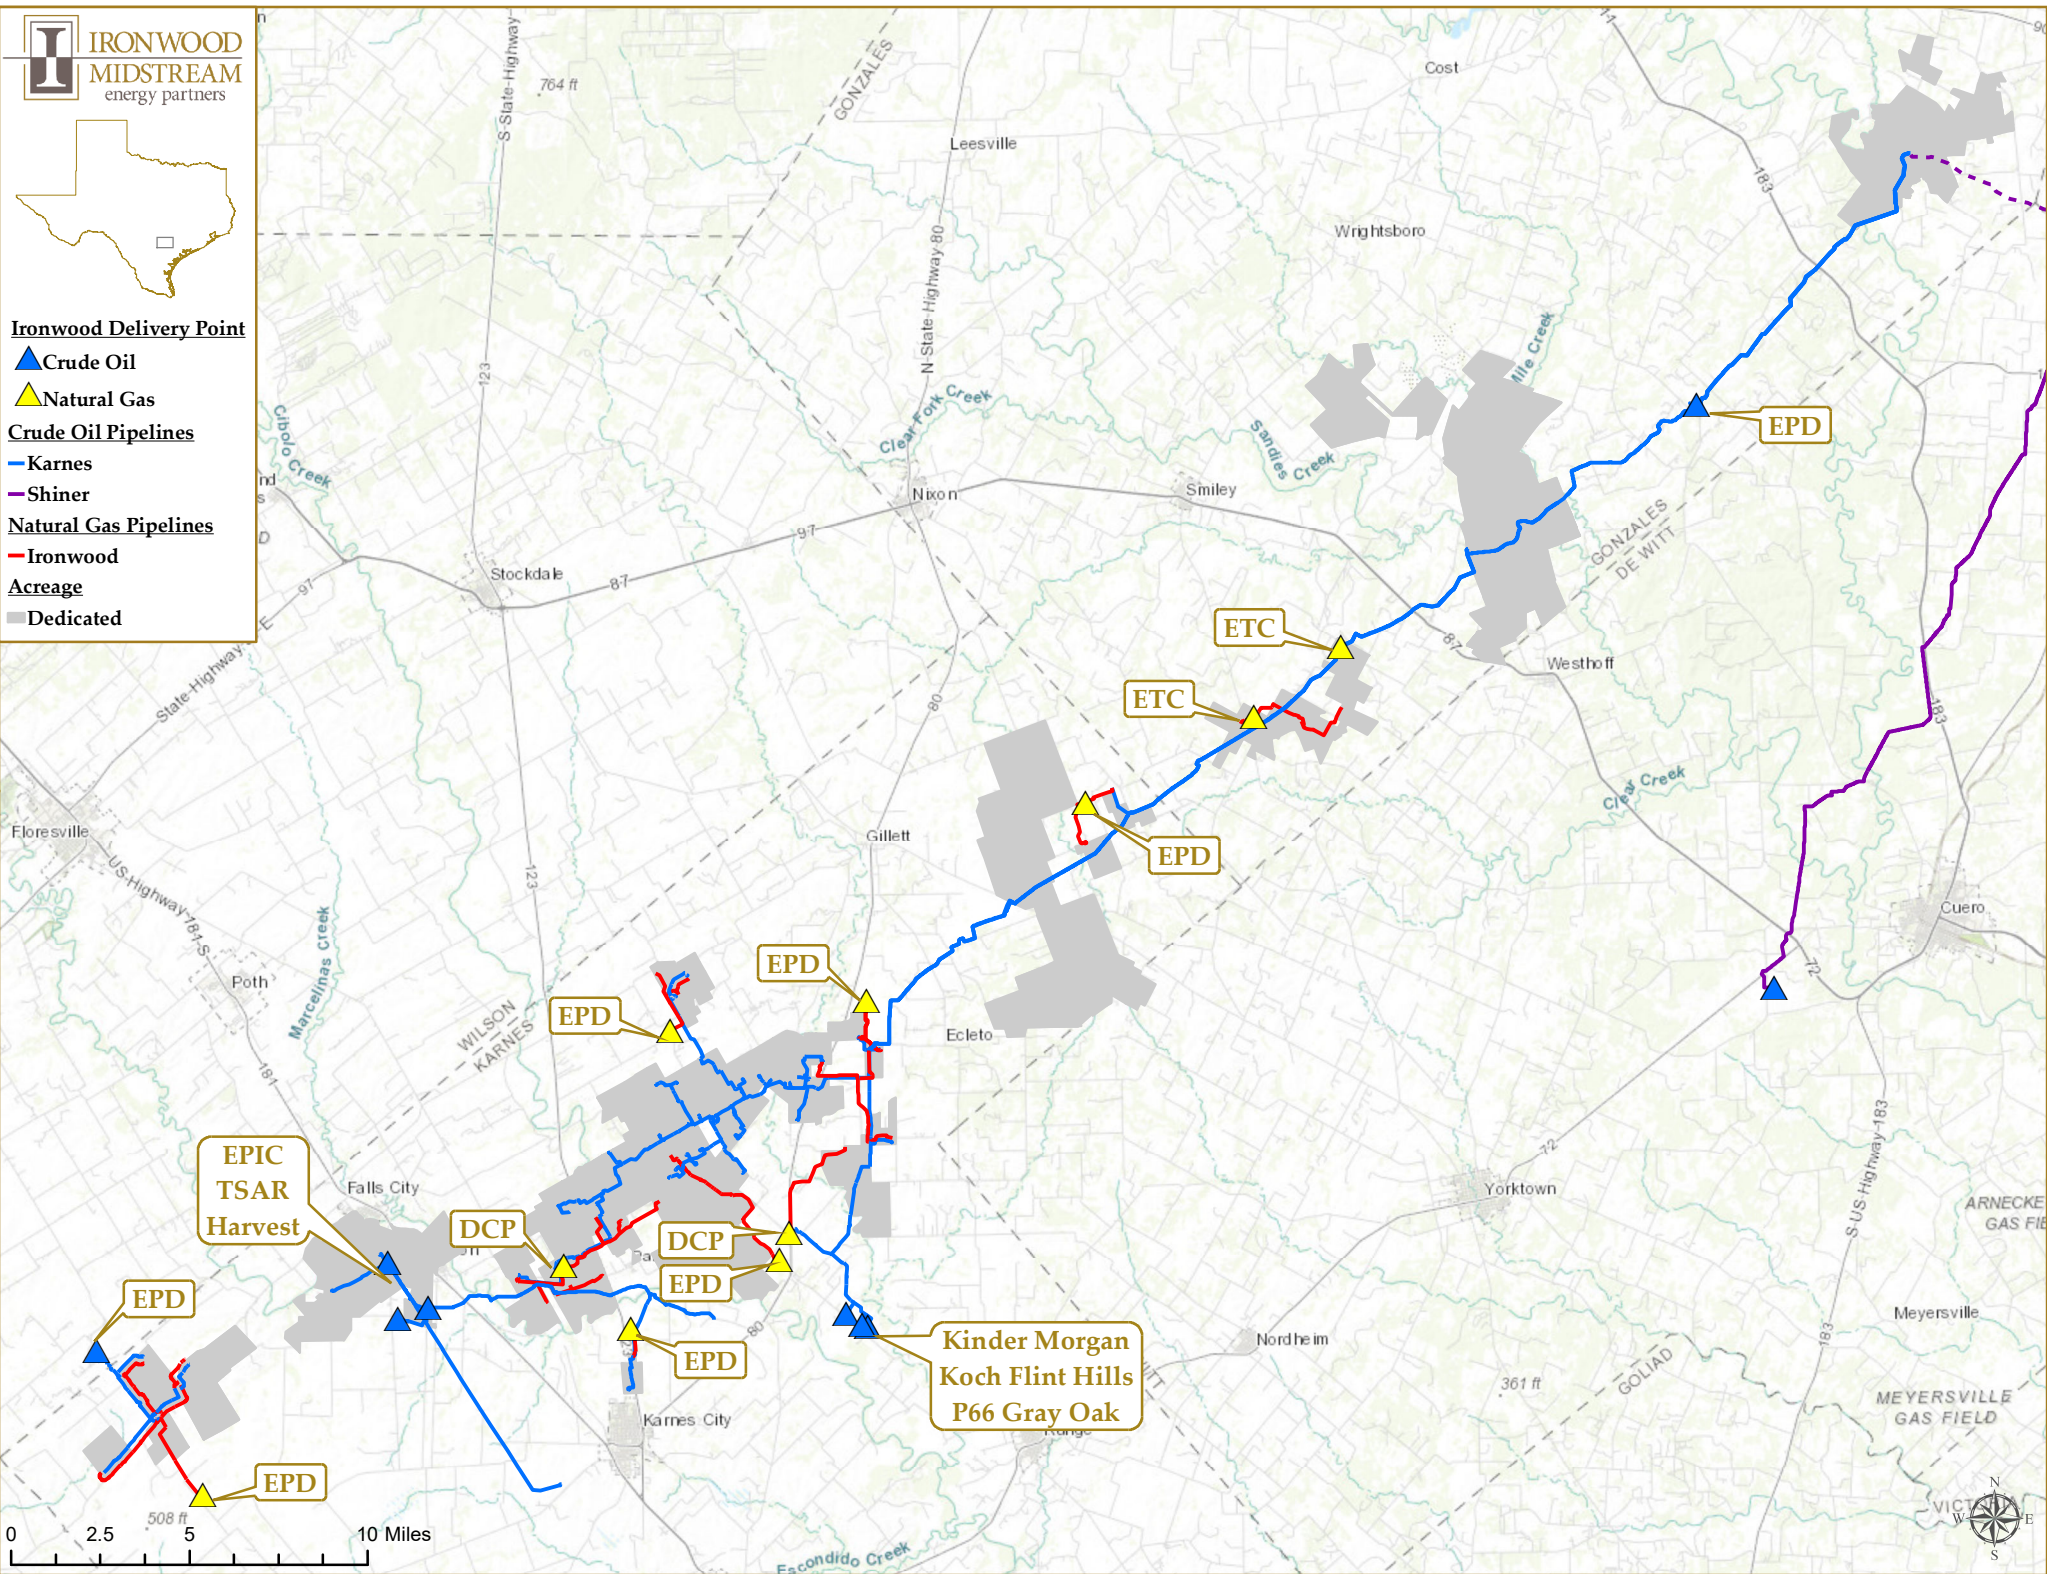

Ironwood Delivery Point

▲ Crude Oil

▲ Natural Gas

Crude Oil Pipelines

— Karnes

— Shiner

Natural Gas Pipelines

— Ironwood

Acreage

■ Dedicated

EPIC
TSAR
Harvest

DCP

DCP

EPD

EPD

EPD